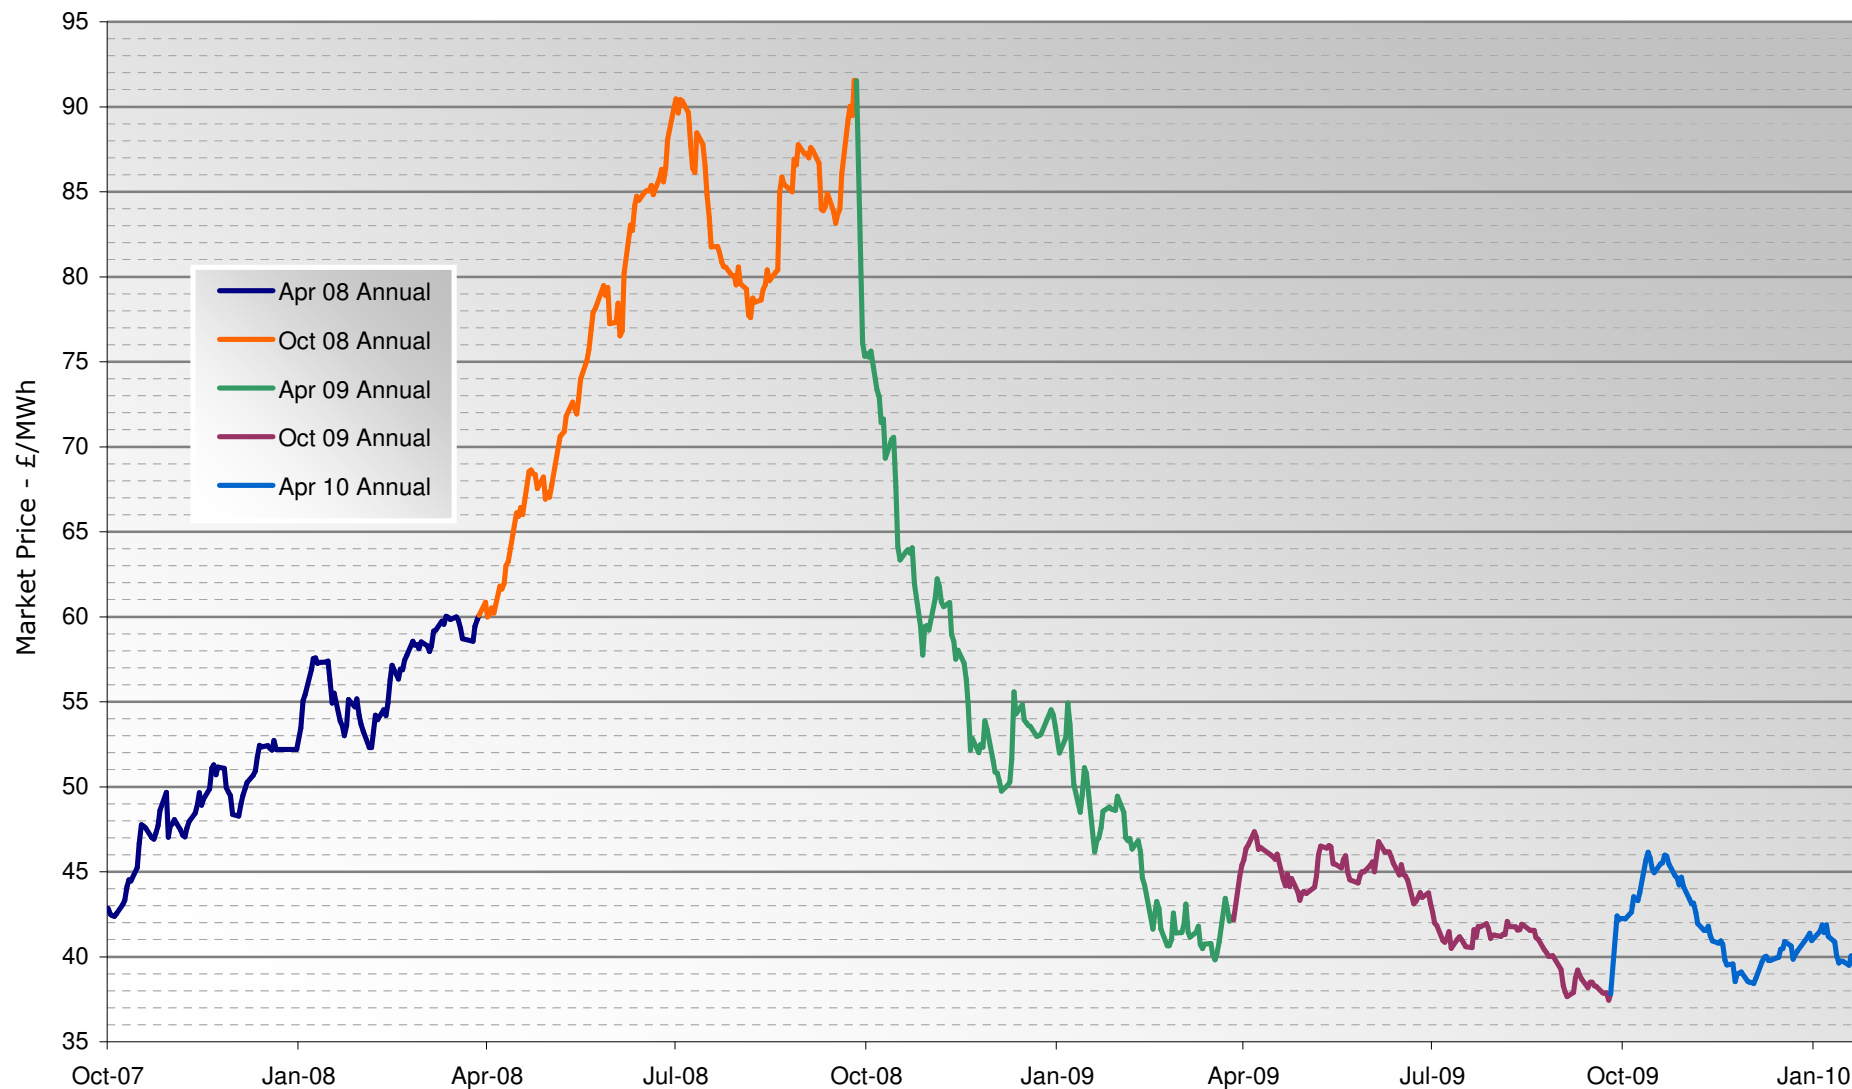

28 Jan 2010

Forward Price Curve (Annual baseload)

The Terms of Use set out at www.britishenergydirect.com apply to this document.
The curve is based on data supplied by Heren Energy